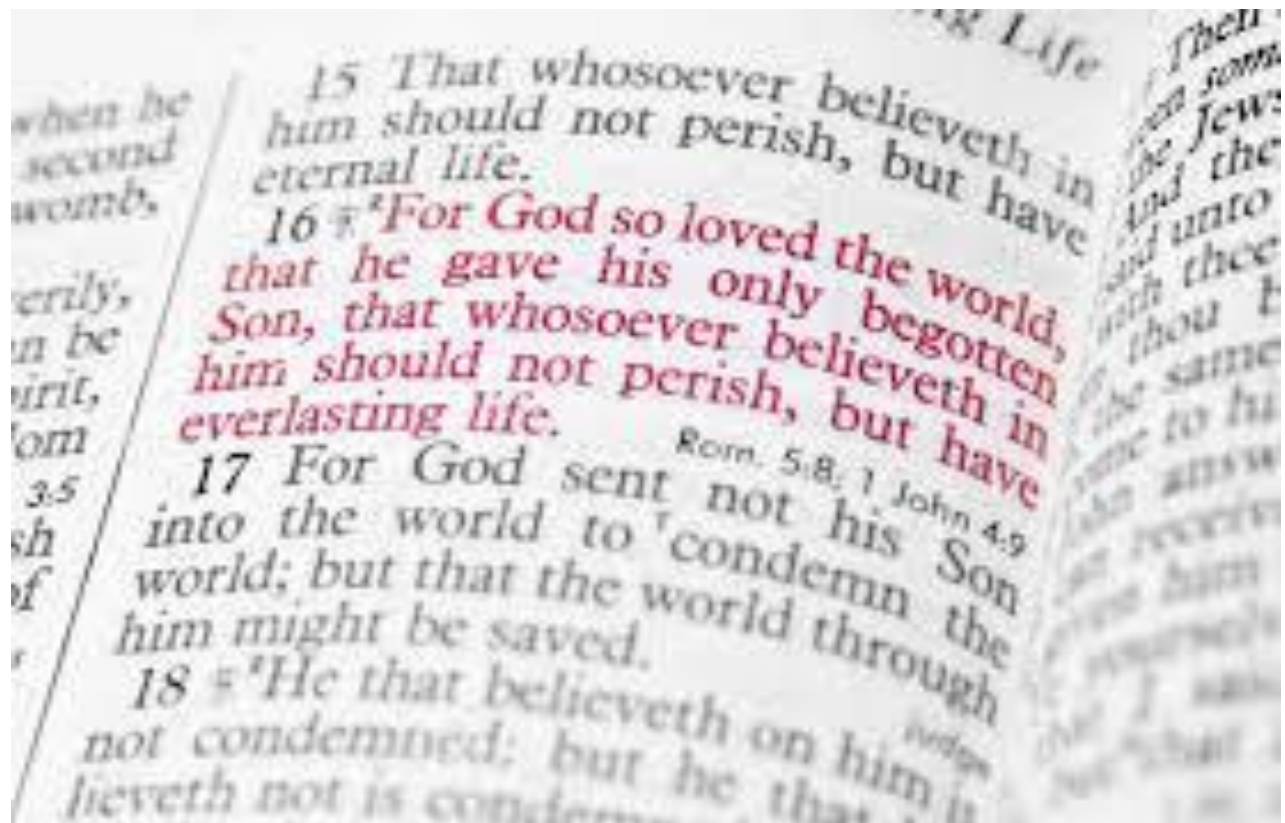

THE WAY

A group of people were lost in the woods one very brave man decided to climb the tallest tree to see a way out the others warned him that it was too dangerous but the man climbed the tree anyway by placing Service Above Self for the sake of others, as he looked all around he found The WAY...Amen